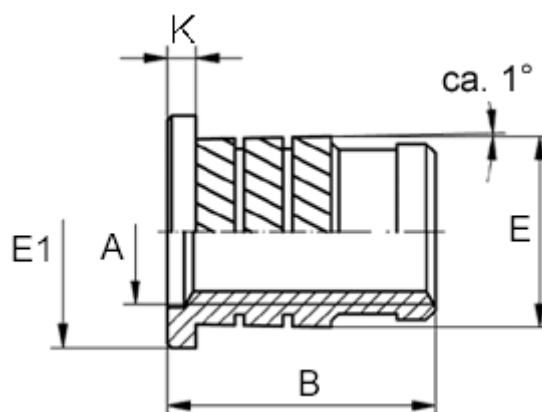

Article number: 12852000060800
Description: KLEE-coil 852 000 060.800
M6 Brass

Measures

Female thread A	= M6
Flange diameter E1	= 9.5
Flange height	= 1.3
Length B	= 10.5
Min distance to edge	= 2.8
Outer diameter E	= 8.20
Recommended bore diameter	= 7.8
Type	= 852 000 060.800